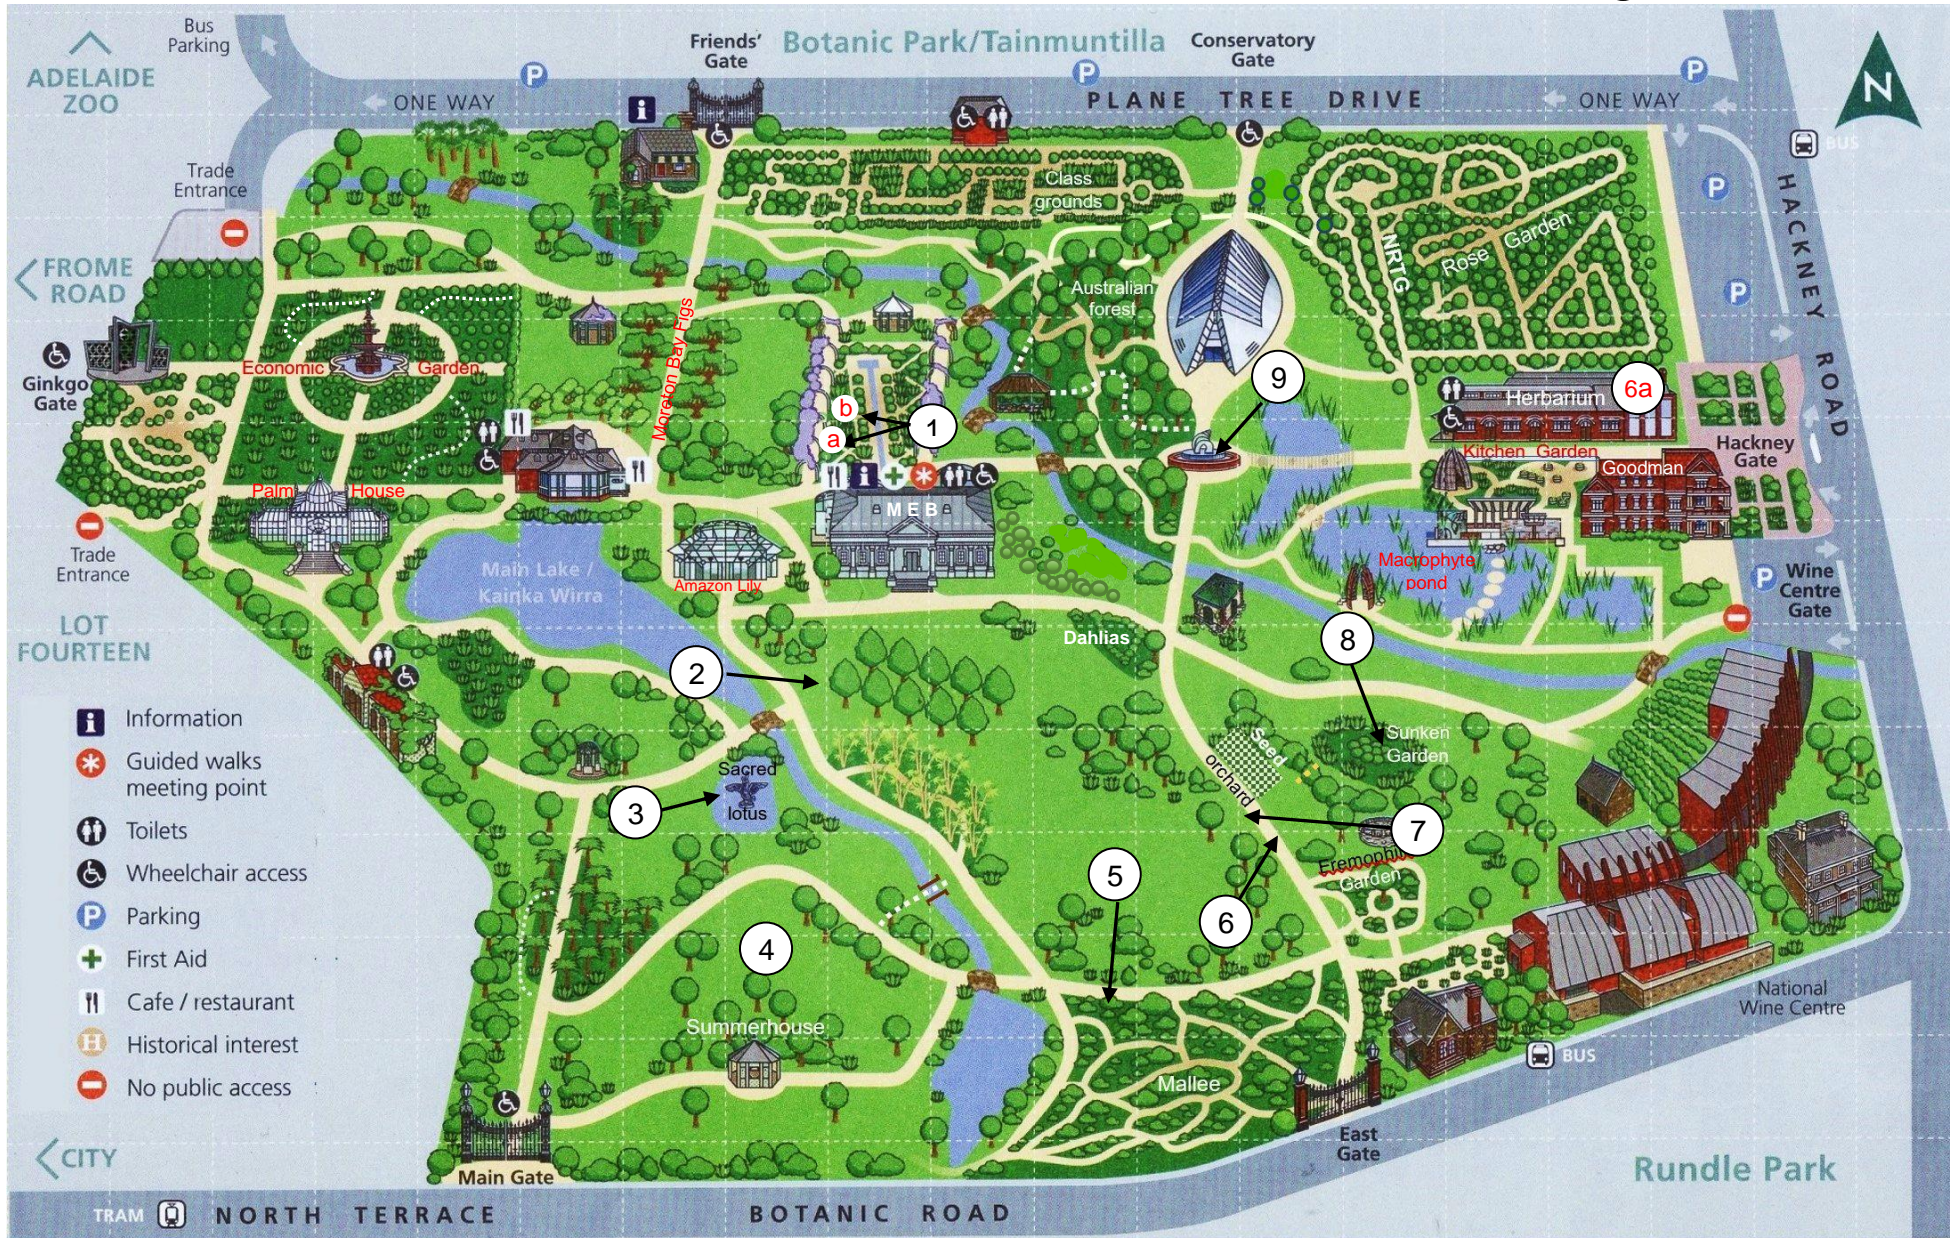

# Adelaide Botanic Garden Dec 2024 - Jan 2025 Self-guided walk

Free guided walks leave from the Schomburgk Pavilion at 10.30am daily. For a booked walk, email the details of your request to [friendsguides@internode.on.net](mailto:friendsguides@internode.on.net)  
 This leaflet has been prepared by volunteer Garden Guides from the Friends of the Botanic Gardens of Adelaide (<https://www.friendsbgadelaide.com>).